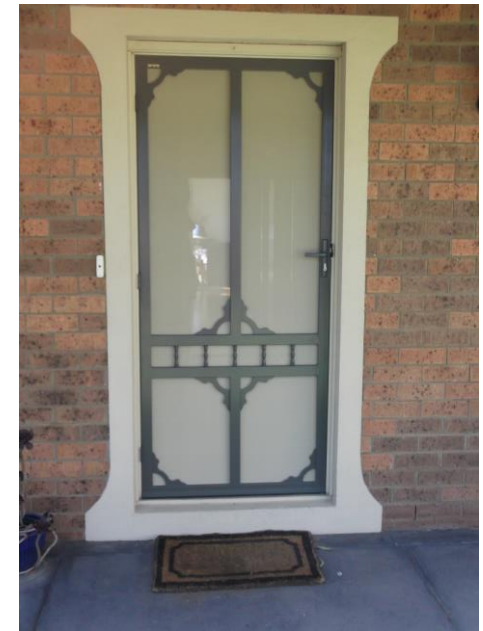

Oversized Armitage Steel Heritage Door

Our doors include;

- Prime coat
- Zinc Rust Protection
- Coloured handle
- Security door deadlock
- 3 hinges
- Tuff mesh/ privacy mesh
- Heritage colours
- Door closer
- Weather shield

Optional Extra

- 316 Marine Grade Stainless steel mesh